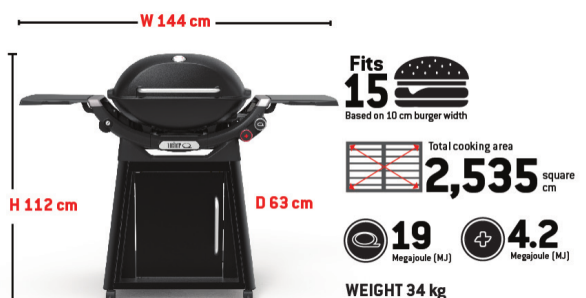

SPECIFICATIONS