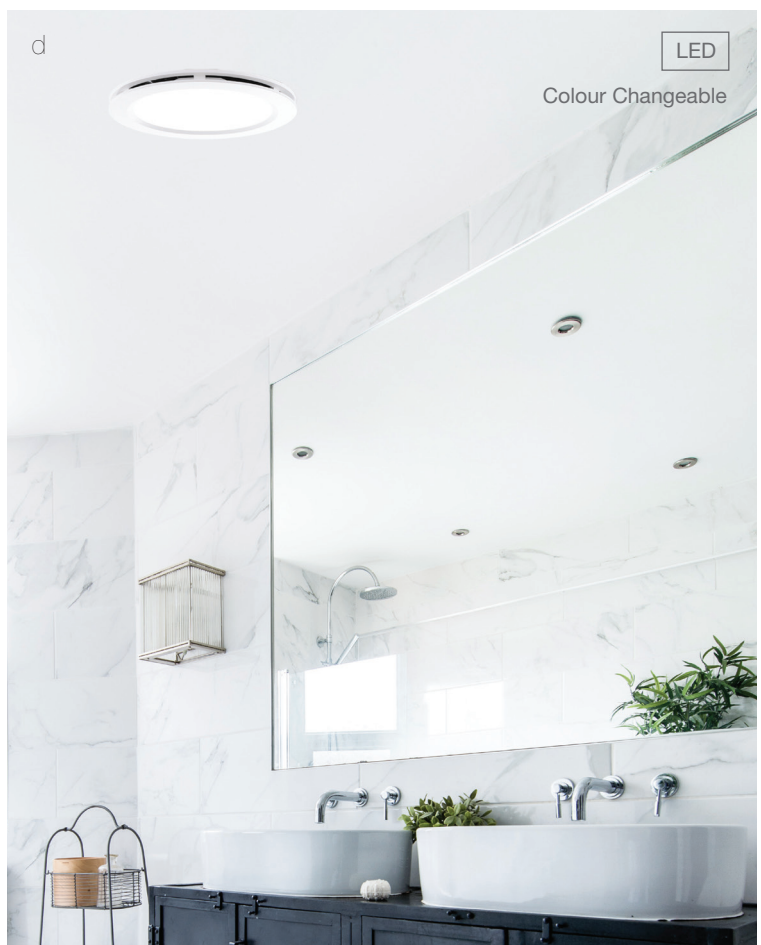

## Bathroom Heating

**a.** yarra heated towel rails in black, brushed chrome or white. Single bar, 4 bar and 7 bar versions available. DIY installation available for the 4 and 7 bar versions. **b.** aeline tricolour LED bathroom exhaust in black or white. **c.** domini tricolour LED bathroom solution in black, brushed chrome or white. **d.** revoline tricolour LED bathroom exhaust fan in black or white. 240mm or 290mm cutout available.