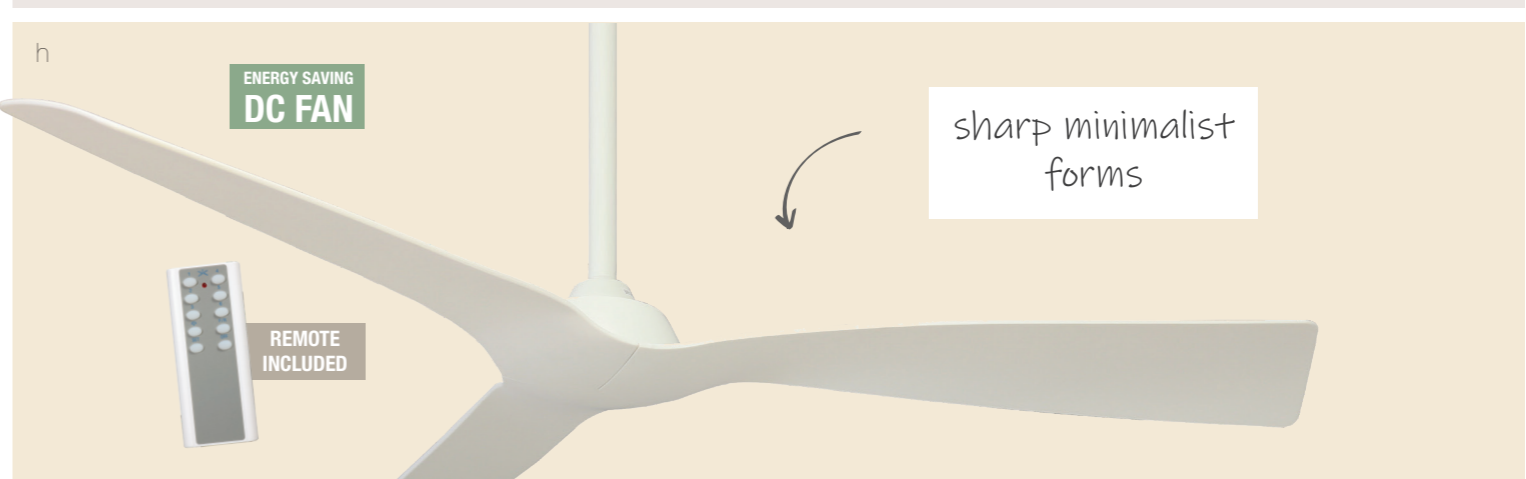

## Everyday Essentials

- a.** caprice 120cm white or 130cm black, brushed steel or white AC ceiling fan. B22 and LED versions available.
- b.** clarence 142cm AC ceiling fan in brushed chrome, oil rubbed bronze or white. LED version available.
- c.** instinct 137cm DC ceiling fan in white. Available with or without LED light.
- d.** glendale 120cm AC ceiling fan in brushed chrome or white. Available with or without B22 light. Version with remote also available.
- e.** duxton 130cm AC ceiling fan in brushed chrome or white. Available with or without LED light.
- f.** city 132cm DC ceiling fan in black, brushed chrome or white. LED version available.
- g.** kimberley II 120cm AC ceiling fan with light. Available with or without remote.
- h.** savannah 130cm AC ceiling fan in brushed chrome or white.