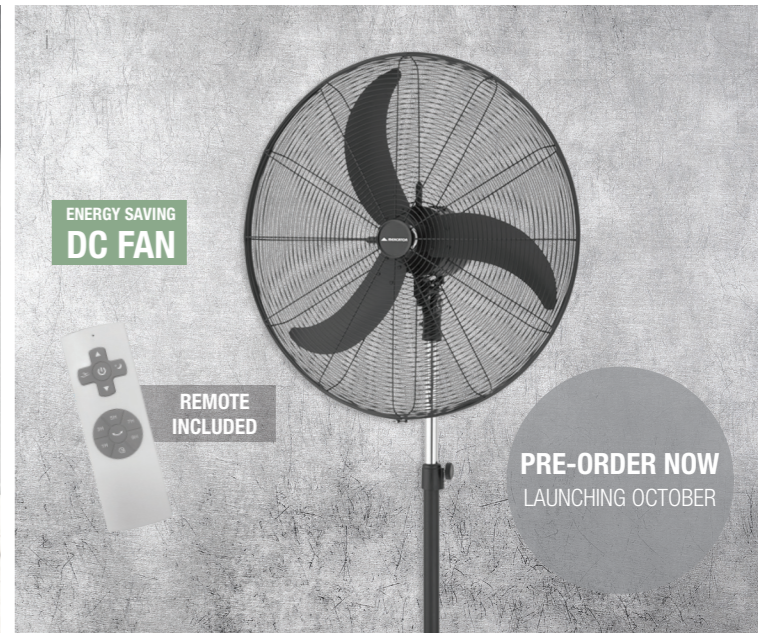

Large Format

a. eagle XL 168cm DC ceiling fan in black, brushed chrome, graphite, oil-rubbed bronze or white. Available with or without LED light.
b. mornington 168cm DC ceiling fan with oil-rubbed bronze or timber-look blades. Available with or without LED light. **c.** rhino 1.8 or 2.1m DC ceiling fan in graphite, brushed chrome or white. LED light kit available. **d.** airbond 75cm DC wall fan with remote. **e.** arena 50cm AC wall fan with pull cord. **f.** broome 75cm AC wall fan with 3-speed switch. **g.** broome 75cm AC pedestal fan with 3-speed switch. **h.** drone 60cm AC fan. **i.** airbond 75cm DC pedestal fan with remote.