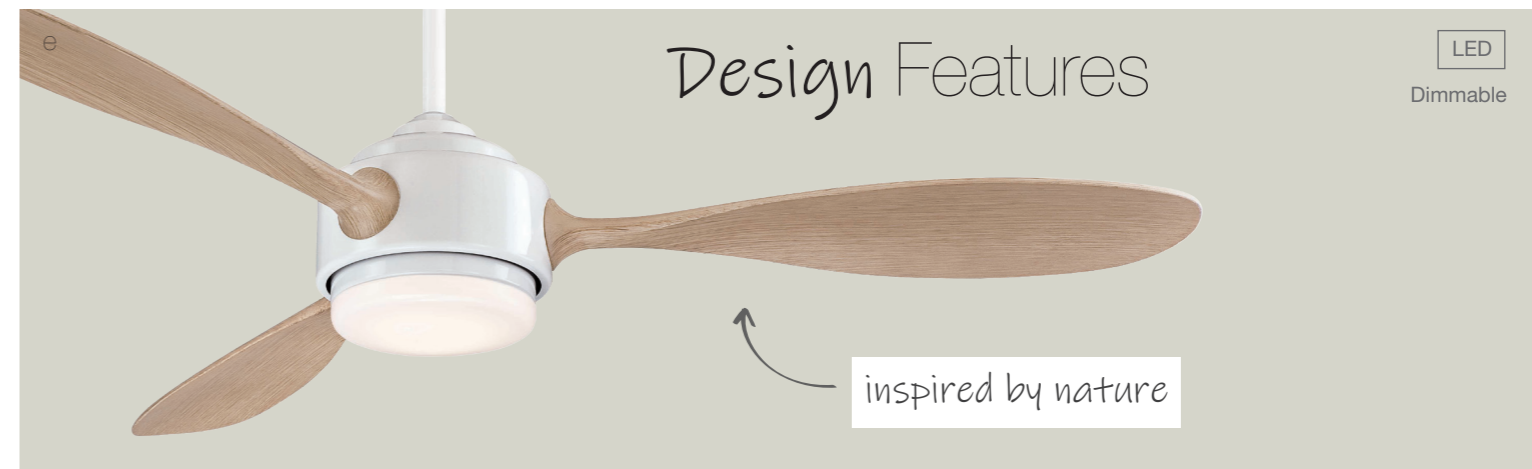

 **MERCATOR**  
CREATE • INSPIRE • INNOVATE

SUMMER COLLECTION

key finishes:

## Everyday Essentials

- a.** caprice 120cm white or 130cm black, brushed steel or white AC ceiling fan. B22 and LED versions available.
- b.** clarence 142cm AC ceiling fan in brushed chrome, oil rubbed bronze or white. LED version available.
- c.** instinct 137cm DC ceiling fan in white. Available with or without LED light.
- d.** glendale 120cm AC ceiling fan in brushed chrome or white. Available with or without B22 light. Version with remote also available.
- e.** duxton 130cm AC ceiling fan in brushed chrome or white. Available with or without LED light.
- f.** city 132cm DC ceiling fan in black, brushed chrome or white. LED version available.
- g.** kimberley II 120cm AC ceiling fan with light. Available with or without remote.
- h.** savannah 130cm AC ceiling fan in brushed chrome or white.