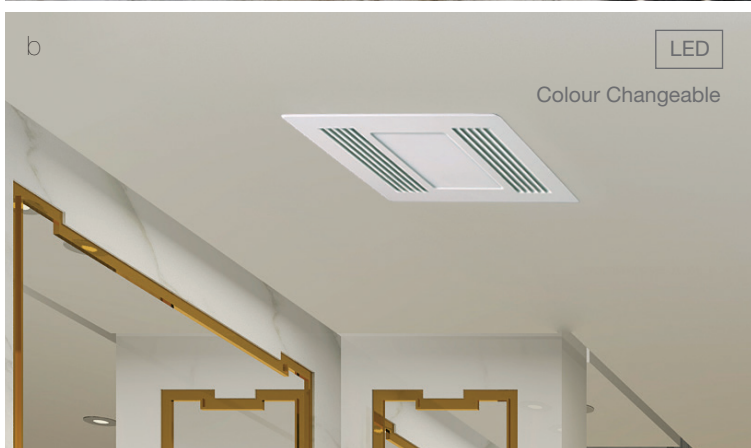

## Functional Forms

a. ivan 40cm AC wall fan. Available with remote or pull cord. b. rider 40cm AC wall fan with remote. c. FRM97 universal LCD ceiling fan remote. d. FRM86 universal ceiling fan remote.