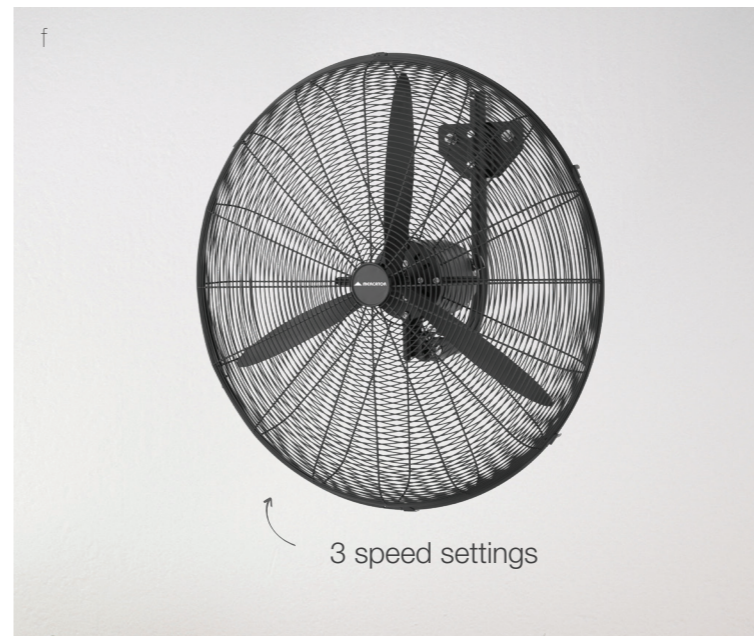

Large Format

a. eagle XL 168cm DC ceiling fan in black, brushed chrome, graphite, oil-rubbed bronze or white. Available with or without LED light.
b. mornington 168cm DC ceiling fan with oil-rubbed bronze or timber-look blades. Available with or without LED light. **c.** rhino 1.8 or 2.1m DC ceiling fan in graphite, brushed chrome or white. LED light kit available. **d.** airbond 75cm DC wall fan with remote. **e.** arena 50cm AC wall fan with pull cord. **f.** broome 75cm AC wall fan with 3-speed switch. **g.** broome 75cm AC pedestal fan with 3-speed switch. **h.** drone 60cm AC fan. **i.** airbond 75cm DC pedestal fan with remote.