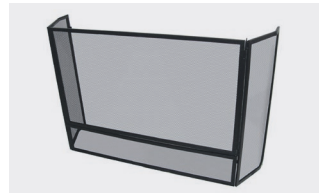

Maxiheat Insert Child Guard
MXMXGINB
Large 125W x 30D x 80H cm
Available in mesh