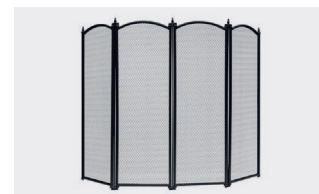

Maxiheat 4 Panel Firescreen
MXFS4B