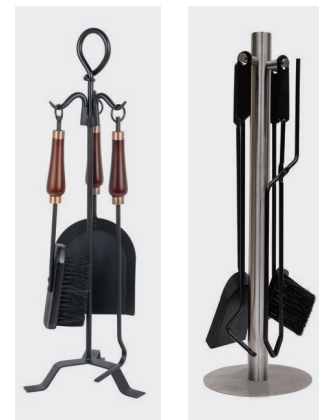

Fireside 3 Piece Toolset with wooden handles
FTS105B

Maxiheat 4 Piece Toolset
MXFT11SG

Zero Clearance Installation

Refer to instruction manual or website (www.maxiheatwoodheaters.com.au) for additional information, including minimum clearances and hearth specifications.