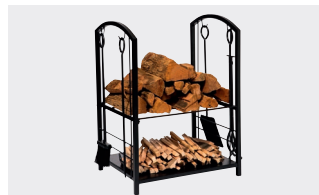

Log Holders

Wood Ring with Ashpan
MXWOODRINGLG