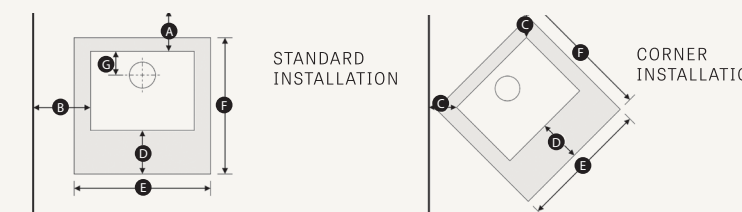

Model	Flue Kit	Rear Wall	Side Wall	Corner	Hearth Front	Minimum Hearth Size		Rear to Flue Centre
			A	B	C	D	E	F	G
FREESTANDING	Modena	Maxiheat Standard Metallic Black Flue Kit [MXFKT3SS]	250	425	275	300	800	900	224
		Maxiheat Standard Metallic Black Flue Kit with double shield [MXFKT3MB]	75	400	100				
	Geo	Maxiheat Standard Metallic Black Flue Kit with double shield [MXFKT3MB]	250	350	150	400	1220	1220	177
		Maxiheat Decromesh Metallic Black Flue Kit with inner and outer shields [MXFKDEC3MB + MXSISS2 + MXRSOB2]	200						
Prime 150		Maxiheat Standard Metallic Black Flue Kit with double shield [MXFKT3MB]	350	700	475	385	830	1220	151
		Maxiheat Decromesh Metallic Black Flue Kit with inner shield [MXKDEC3MB + MXRSISS2]							

Specifications

INSERT	Model	Flue Kit	Fascia		Cabinet			Rear of Fascia to Flue Centre	Mantle Clearances	Hearth Dimensions
			Height	Width	Height	Width	Depth			
Nomad Insert		Maxiheat Chimney Kit	675	815	599	545	449	301	1275	915
		Maxiheat Zero Clearance Flue Kit			817	838	578			

Your MaxiHeat Dealer: