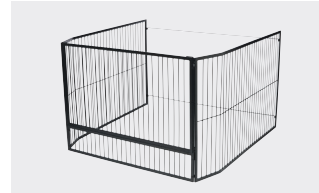

Maxiheat Freestanding Child Guard
MXOFGT110/125 / MXMCG110/125
Available in bars or mesh