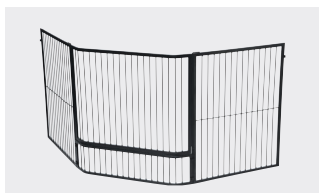

Child Guards & Firescreens

Make your home Maxiheat safe with our stylish guards & firescreens.

Maxiheat Corner Child Guard
MXOFGTONR/MXMCGCNR
Available in bars or mesh